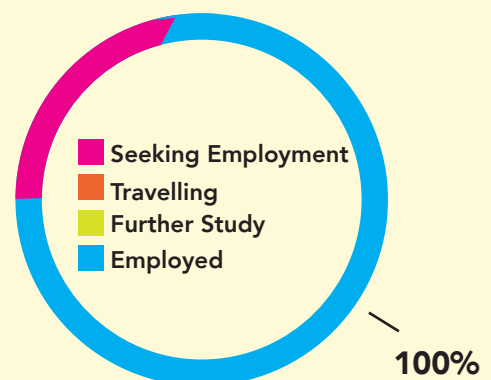

Where are they working now!

Accenture, Product Support Technician
Accenture, Trust & Safety Associate
Accenture, Platform Experience New Associate
Accenture, Quality Monitoring Feedback Analyst
Accenture, Product Analyst
AIB, Customer Service Advisor
Amazon, Technical Customer Service Associate
Amazon, Operations/FC Lead SNN4
Apple, Regional Supplier Manager
Apptrim, Tax
Betchel Corporation, Business Support
Bru Brewery, Sous Chef
Circle K, Assistant Store Manager
Clear Chanel International, Digital Operations Administrator
Cognizant (Meta), Team Leader
Concentrix, Content Moderator
Early Learning Neighbourhood Collaborative, USA,
EHS Health, Nutrition and Disability Manager
Fiserv, SDET/Scrum Master
Galway Bay Brewery, Chef
Glennon & Glennon, Payroll & Accounts Executive
Invesco, Investment Analyst
John Carey Design, Technical Illustrator
KPMG, FS Audit Associate
LGT Private Banking, Private Equity Fund Accountant
Ministry of Youth and Sports, Malawi, Principal HR Officer
Pinterest, Partner Manager UK/IE

Poundland & Dealz, Manager
Primark, Finance Associate
Primecare International, Administration
Remitly,Cork, CPA- Risk Analyst
Remitly, Cork, Risk Analyst CPT
Remitly,Cork, Customer Executive
RSM, Audit Associate
SV Fitness, Manager

First Destination results of full time honours undergraduate and master degree students - Class of 2021.

Information compiled by Career Development & Employability.

National College of Ireland